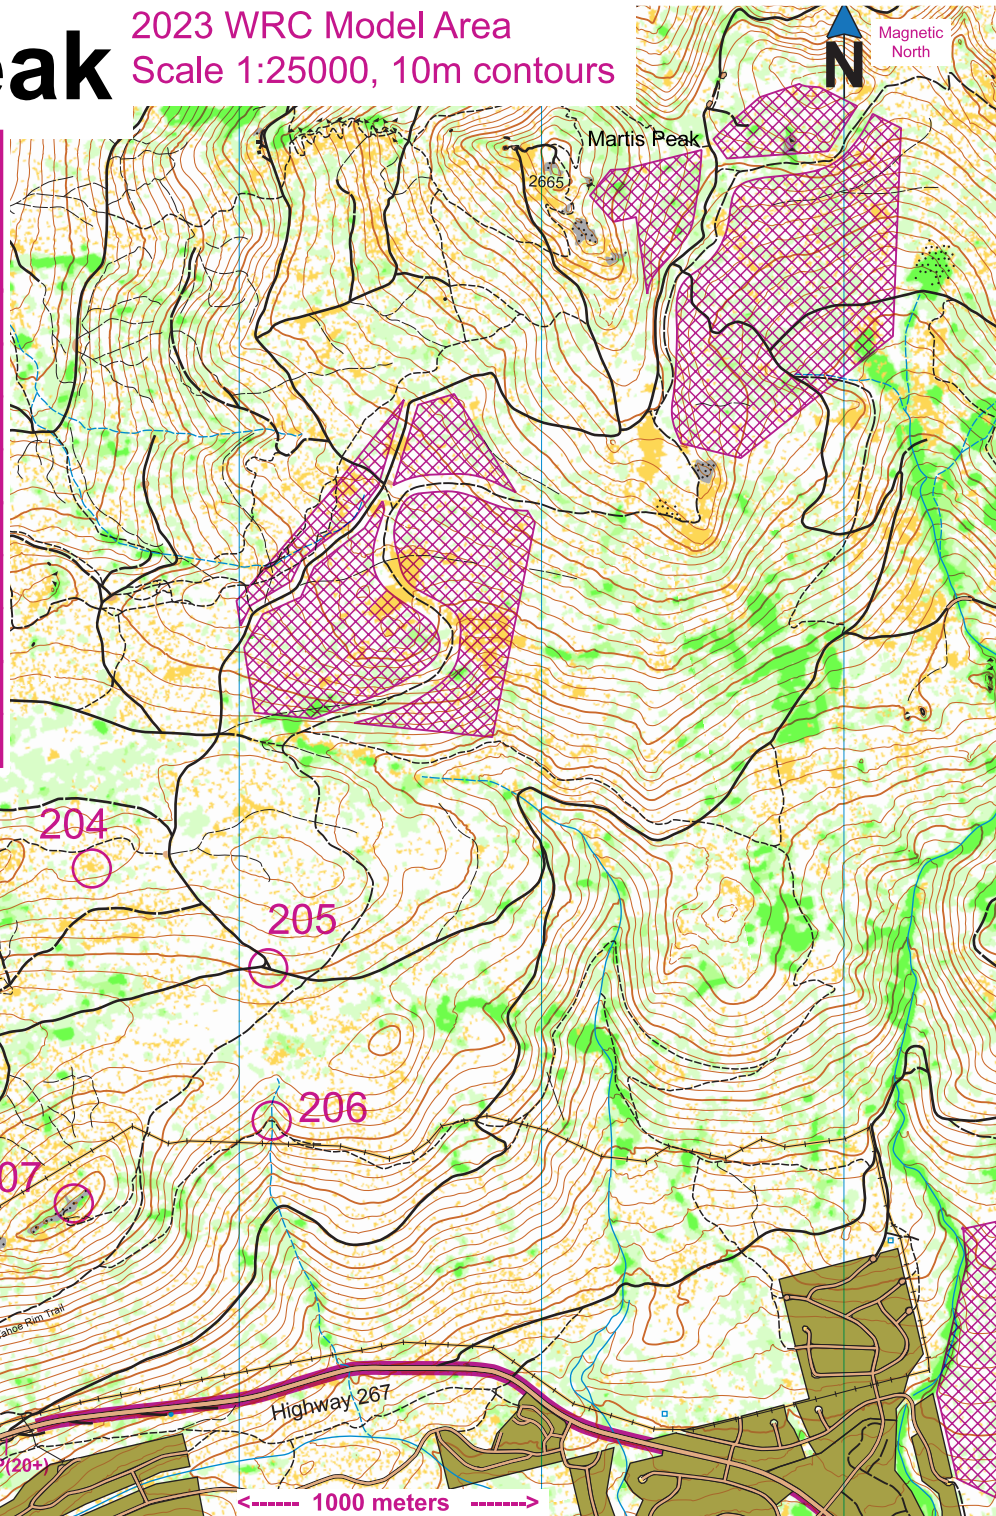

Martis Peak

2023 WRC Model Area
Scale 1:25000, 10m contours

**World Rogaining
Championships, July
29-30, 2023**

Model Area	
▶	
201	The Knoll
202	The Spur
203	The Spur
204	The Clearing, South part
205	The Road Junction
206	The Path/Stream Crossing
207	The Knoll

Legend

- Contour (10m)
- Index Contour (50m)
- Form Line (5m)
- Large Erosion Gully
- Small Erosion Gully
- Knoll (top of Hill)
- Depression
- Impassable Cliff
- Imp. Cliff w/o Tags
- Cliff
- Cliff Without Tags
- Large Boulder (>3m)
- Huge Boulder (>5m)
- Boulder Cluster
- ••••• Boulder Field
- ••••• Boulder Field with Bare Rock
- ••••• Stony Ground
- ••••• Stony Ground with Bare Rock
- ••••• Sandy Ground
- ••••• Bare Rock
- Uncrossable Body of Water
- Shallow Body of Water
- Crossable Watercourse
- Small Crossable Watercourse
- Minor/Seasonal Water Channel
- Uncrossable Marsh
- Seasonal Marsh
- • Water Tanks
- • • • • Ruin, High Tower, Man-made Object
- Highway
- Wide Road >10m
- Paved Road 5-10m
- Dirt Road, 3-6m
- Vehicle Track, 2.5-4m
- Footpath, 0.5-2.5m
- Small Footpath, <1.0m
- Narrow Ride / Old Logging Road
- Railway
- Power Line, Cableway or Skilift
- Bridge or Tunnel
- Walls
- Fence
- Impassable Fence
- Building
- Canopy
- Paved Area
- Open Dirt Area
- Open Forest
- Open Land (mostly tall grass)
- Open Land with Scattered Trees (Clear-Cut)
- Vegetation (slow run, difficult, fight)
- Mountain Bike Trail - out of bounds!
- Patrolled roads
- Out of Bounds Line - DO NOT CROSS!
- Settlement (Buildings) - OK to cross on roads and trails only (unless purple crosshatch is also present)
- Out of Bounds Areas - OK to cross on roads and trails IF there is a gap shown in the out of bounds. If no gap, road/trail travel is prohibited. Solid purple borders usually have no fence or other markings.

←Northstar Resort
**WRC
Competition
Area -
Embargoed**

P=Parking areas with
approx number of spaces.
You can also park along the
side of highway 267.
Coordinates of Tahoe Rim
Trailhead - marked P(20+):
39.2585, -120.0645

←----- 1000 meters ----->

This is a shrunken version of the legend
that will appear on the WRC map